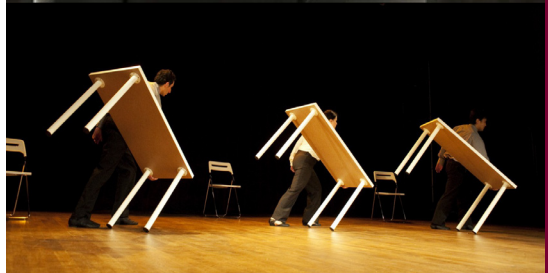

The project: a banal step-stool, a Product to be sold at all costs. Around this step-stool, an incessant ballet of employers, bosses, and cleaning workers reveal a large palate of colorful personalities.

The daily lives of these people are nothing but the parts of a machine that are timed by the oscillating rhythm of the market. The costumes, the gestures, and the facial expressions conform to the social conventions that are respected in order to achieve the objectives. Each, consciously or not, accomplish his task to bring life to this grand machine.

Founded in 2004, the "Pas de Dieux" company primarily bases its research on the possibilities of corporeal movement and expression for drama: the action that develops and branches, and creates a progression through its proper logic. Beyond the sphere of corporeal movement, the spoken language contributes as an accessory to reveal the Poetry as the primary *raison d'être*.

Schedule and Prices

Wednesday, Friday and Saturday at 8 :30pm
Thursday at 7:30pm + encounter with the artists
Sunday at 3pm

20 € Regular
15 € Reduced
12 € Unique Price for Wednesday and members of Ticket-Théâtre(s)
10 € Preferential Price and Carte du Lierre

Reservations : www.pasdedieux.fr or 01 48 05 22 98

To consult the programming: www.letheatredulierre.com
Théâtre du Lierre, 22, rue du Chevaleret - 75013 Paris

Business
is
Business

Contact presse

Peggy RIESS
tel: (33) 6 80 55 23 92
www.pasdedieux.com
peggy@pasdedieux.com